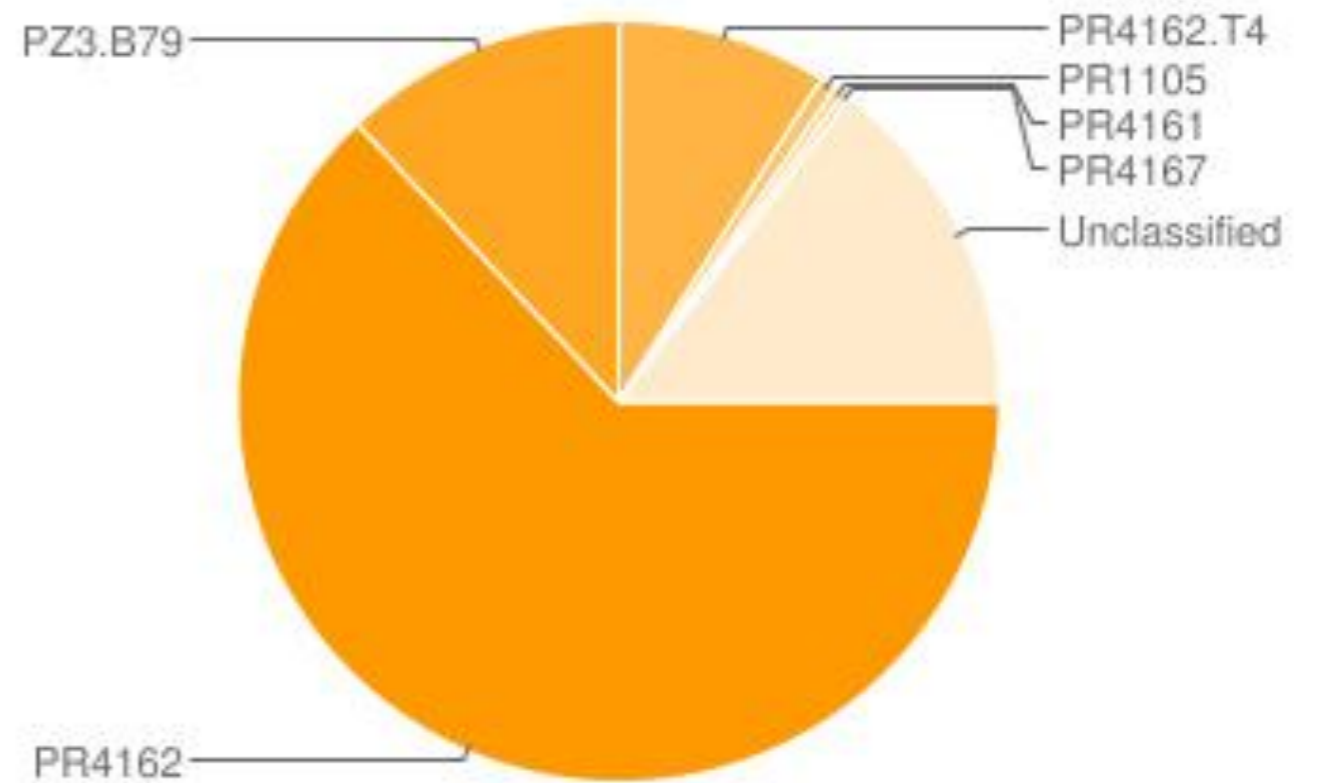

- Controlled vocabulary data

The Visualization

- Show tree of the relationships between terms and allow users to navigate to other terms

gsafd Fantasy fiction

The Data

- Classify web service data about how libraries classify items in DDC and LC

The Visualization

- Use Google Chart API to create a pie chart which shows which classifications of a given item are more popular
- Part of the standard Classify web service

DDC

LCC

The Data

- Classify web service has Work information including editions, format and number of holdings