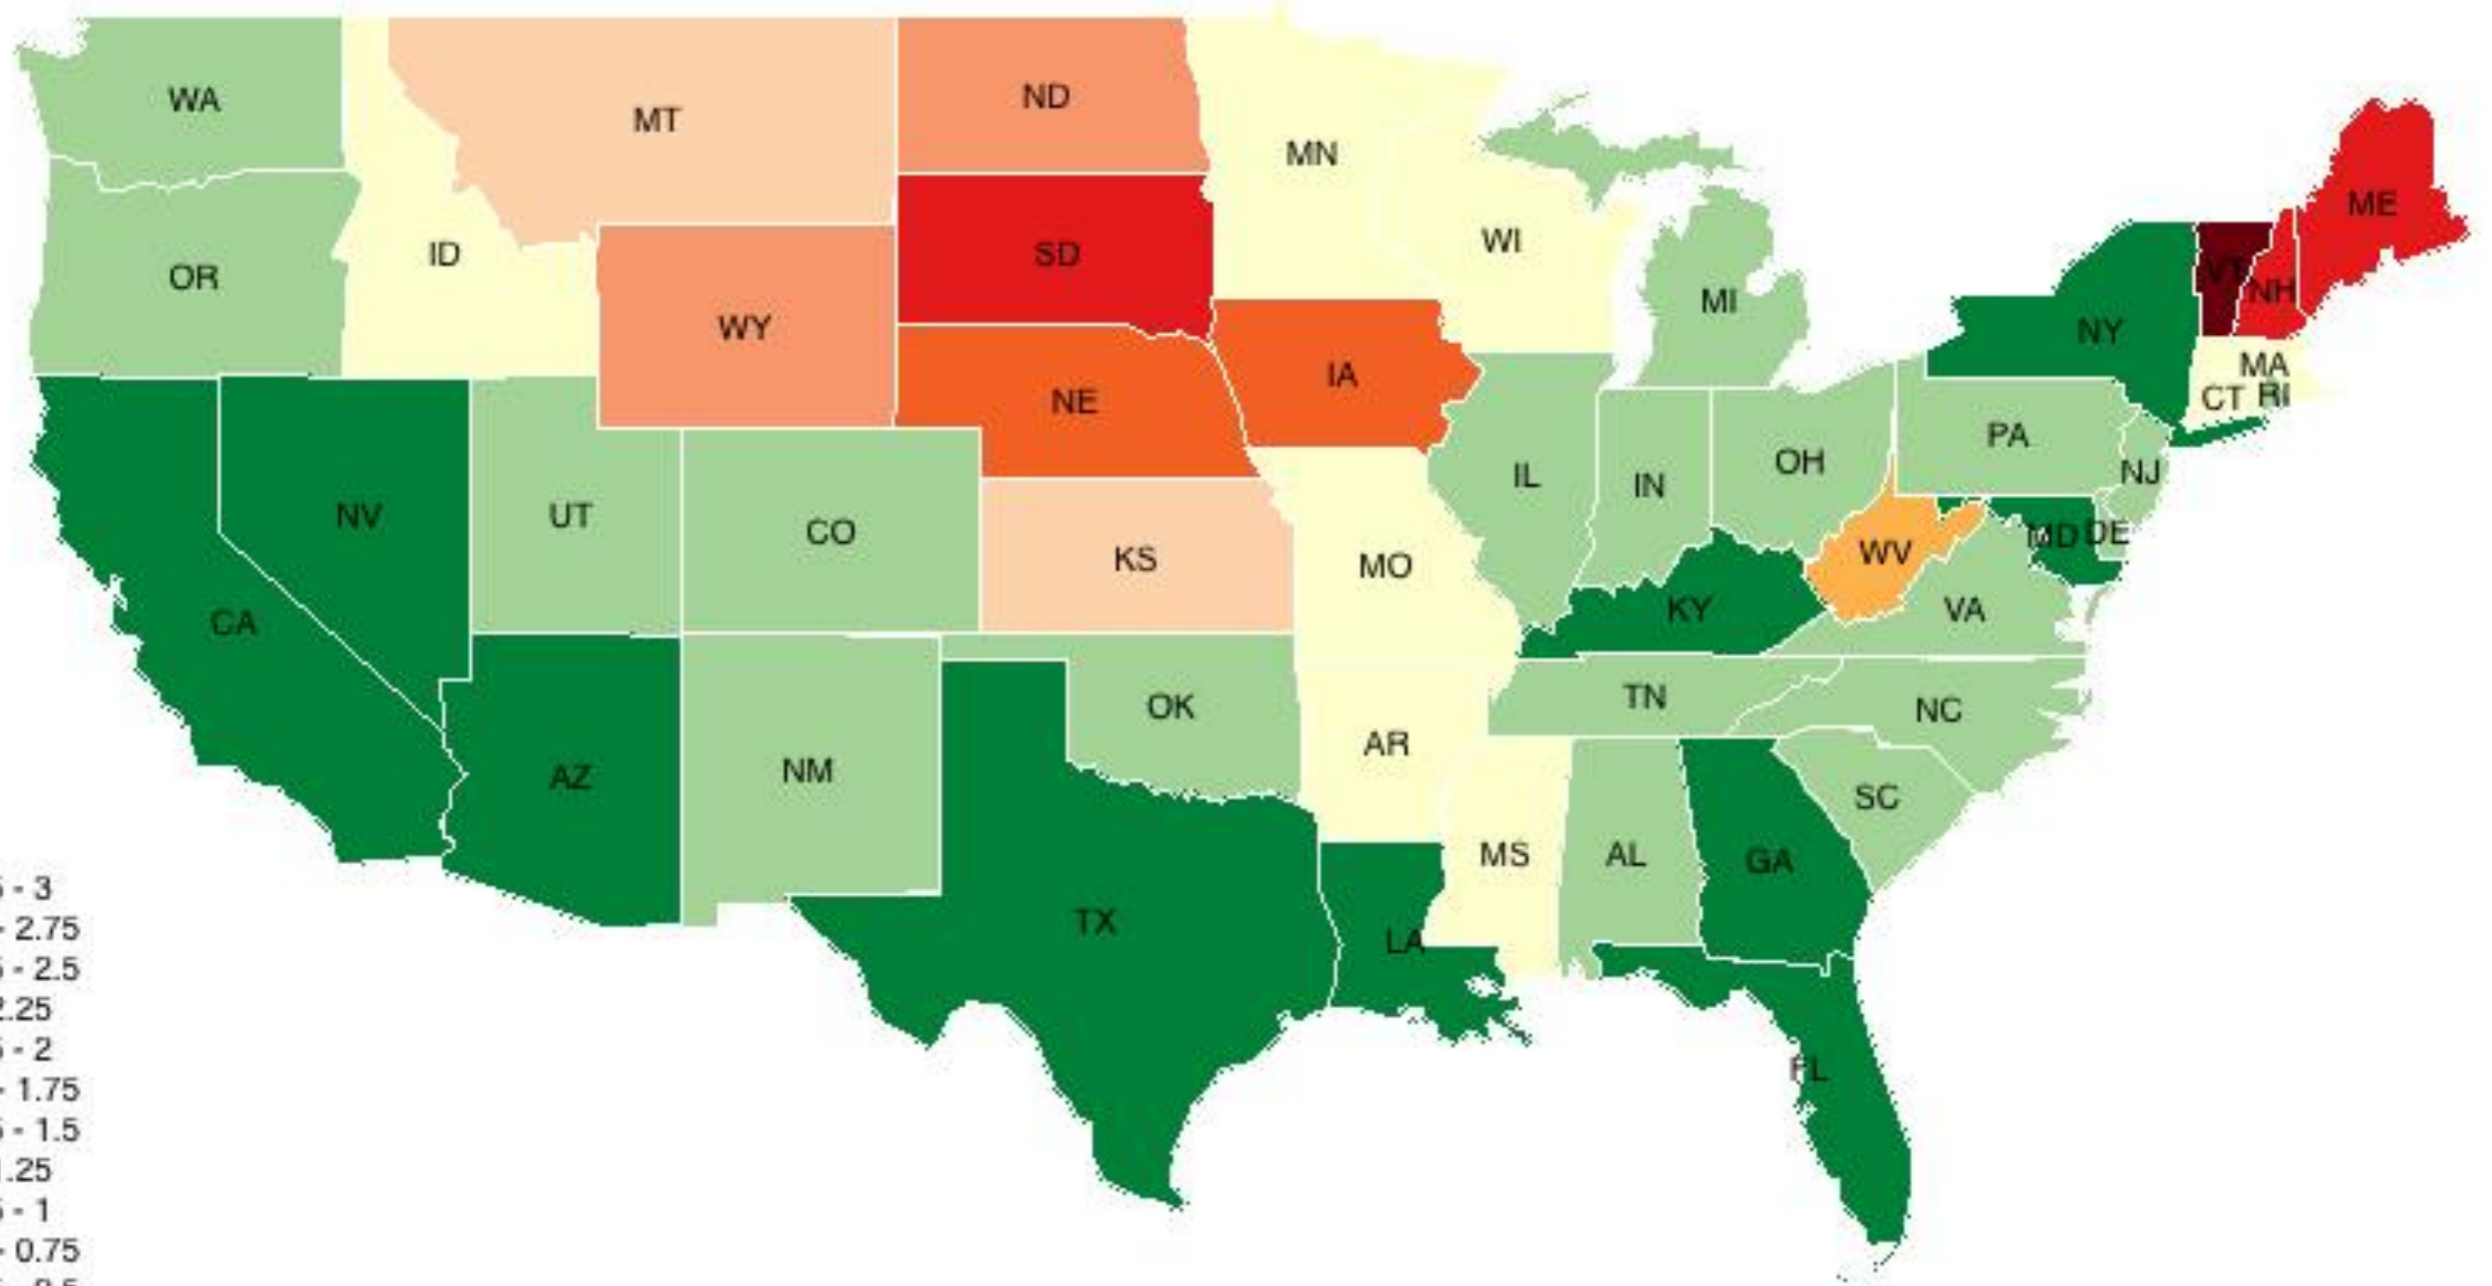

Agnes Grey

A novel set in Victorian England based on the author's experiences, describing the desperate position of unmarried, educated women driven to take up the only "respectable" career open to them: that of a governess. Struggling with the monstrous Bloomfield children, then disdained in the superior Murray household, Agnes tells a story that is a compelling inside view of Victorian chauvinism and ruthless materialism.

The Visualization

- Show GoogleMap of FAST Subject Headings near a particular location

Find FAST Geographic Subject Headings Near:Radius: Display:

-  [Sacco-Vanzetti Trial \(Dedham, Massachusetts : 1921\)](#)
-  [Cocoanut Grove Fire \(Boston, Massachusetts : 1942\)](#)
-  [Siege of Boston \(Massachusetts : 1775-1776\)](#)
-  [Police Strike \(Boston, Massachusetts : 1919\)](#)
-  [Great Fire \(Boston, Massachusetts : 1872\)](#)
-  [Bunker Hill, Battle of \(Boston, Massachusetts : 1775\)](#)
-  [Garrison Mob \(Boston, Massachusetts : 1835\)](#)
-  [Lexington, Battle of \(Massachusetts : 1775\)](#)
-  [Pierce Fight \(Central Falls, Rhode Island : 1676\)](#)
-  [Concord, Battle of \(Massachusetts : 1775\)](#)
-  [Great Fire \(Lynn, Massachusetts : 1889\)](#)
-  [Textile Workers' Strike \(Lawrence, Massachusetts : 1912\)](#)
-  [Textile Workers' Strike \(New Bedford, Massachusetts : 18](#)
-  [Textile Workers' Strike \(New Bedford, Massachusetts : 19](#)

Share this Location:

Public Libraries in the US

The Data

- Registry Data about public libraries and their locations

The Visualization

- Protovis map of US showing number of public libraries in each state

The Data