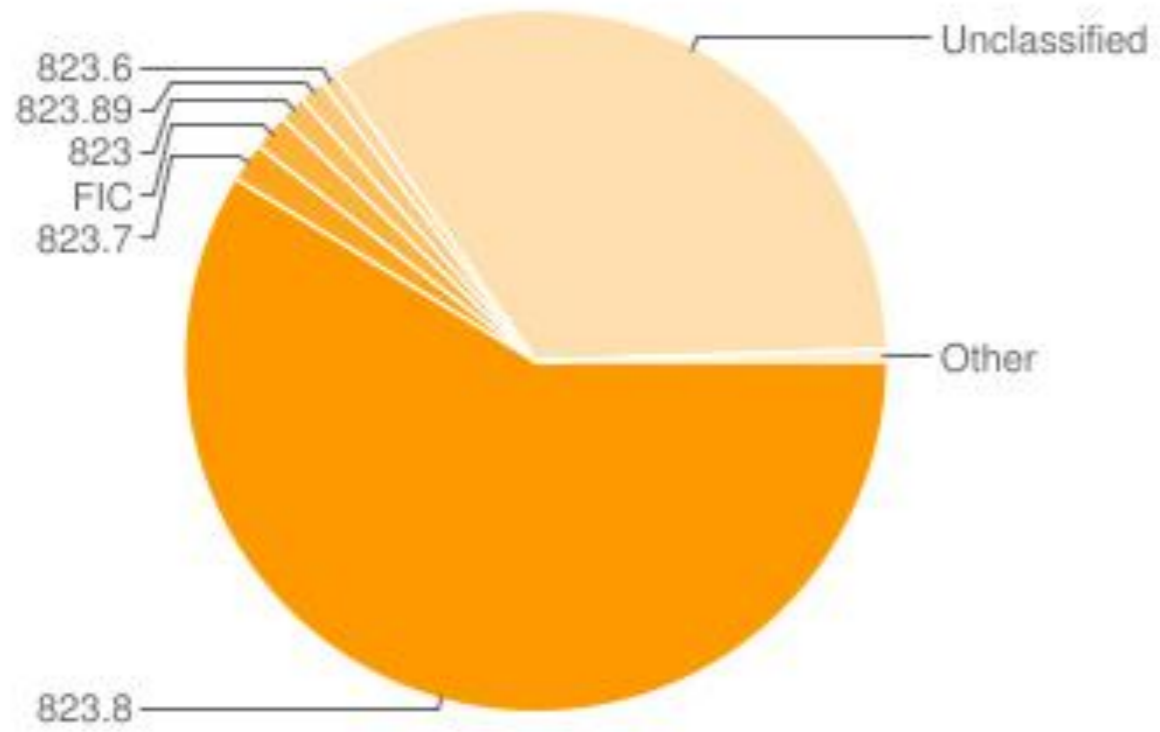

- Controlled vocabulary data

The Visualization

- Show tree of the relationships between terms and allow users to navigate to other terms

gsafd Fantasy fiction

The Data

- Classify web service data about how libraries classify items in DDC and LC

The Visualization

- Use Google Chart API to create a pie chart which shows which classifications of a given item are more popular
- Part of the standard Classify web service

DDC

LCC

The Data

- Classify web service has Work information including editions, format and number of holdings